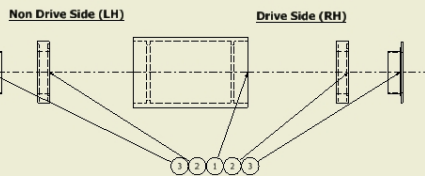

Wilier Triestina Integrated BB System. Assembly: Shimano Hollow Tech 2 BB System

PARTS LIST			
ITEM	QTY	PART NUMBER	DESCRIPTION
1	1	BB Shell	Wilier Cento Uno
2	2	BB Bearing	6805RS
3	2	Plastic Sleeve	

Wilier Triestina Integrated BB System. Assembly: Sram GXP BB System

PARTS LIST			
ITEM	QTY	PART NUMBER	DESCRIPTION
1	1	BB Shell	Wilier Cento Uno
2	2	BB Bearing	6805RS
3	1	Alloy Sleeve	
4	1	Alloy Washer	
5	1	Alloy Washer	
6	1	Plastic Sleeve	

Wilier Triestina Integrated BB System. Assembly: Campagnolo Ultra-Torque BB System