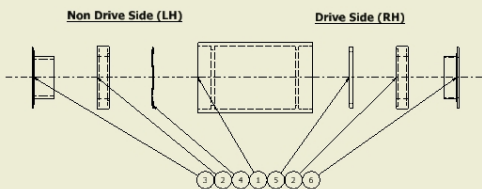

Wilier Triestina Integrated BB System. Assembly: Shimano Hollow Tech 2 BB System

PARTS LIST			
ITEM	QTY	PART NUMBER	DESCRIPTION
1	1	BB Shell	Wilier Cento Uno
2	2	BB Bearing	6805RS
3	2	Plastic Sleeve	

Wilier Triestina Integrated BB System. Assembly: Sram GXP BB System

PARTS LIST			
ITEM	QTY	PART NUMBER	DESCRIPTION
1	1	BB Shell	Wilier Cento Uno
2	2	BB Bearing	6805RS
3	1	Alloy Sleeve	
4	1	Alloy Washer	
5	1	Alloy Washer	
6	1	Plastic Sleeve	

Wilier Triestina Integrated BB System. Assembly: Campagnolo Ultra-Torque BB System