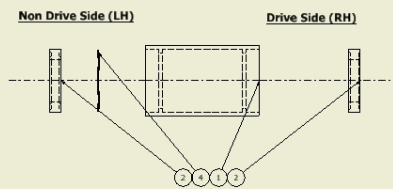

Wilier Triestina Integrated BB System. Assembly: Shimano Hollow Tech 2 BB System

PARTS LIST			
ITEM	QTY	PART NUMBER	DESCRIPTION
1	1	BB Shell	Wilier Cento Uno
2	2	BB Bearing	6805RS
3	2	Plastic Sleeve	

Wilier Triestina Integrated BB System. Assembly: Sram GXP BB System

PARTS LIST			
ITEM	QTY	PART NUMBER	DESCRIPTION
1	1	BB Shell	Wilier Cento Uno
2	2	BB Bearing	6805RS
3	1	Alloy Sleeve	
4	1	Alloy Washer	
5	1	Alloy Washer	
6	1	Plastic Sleeve	

Wilier Triestina Integrated BB System. Assembly: Campagnolo Ultra-Torque BB System